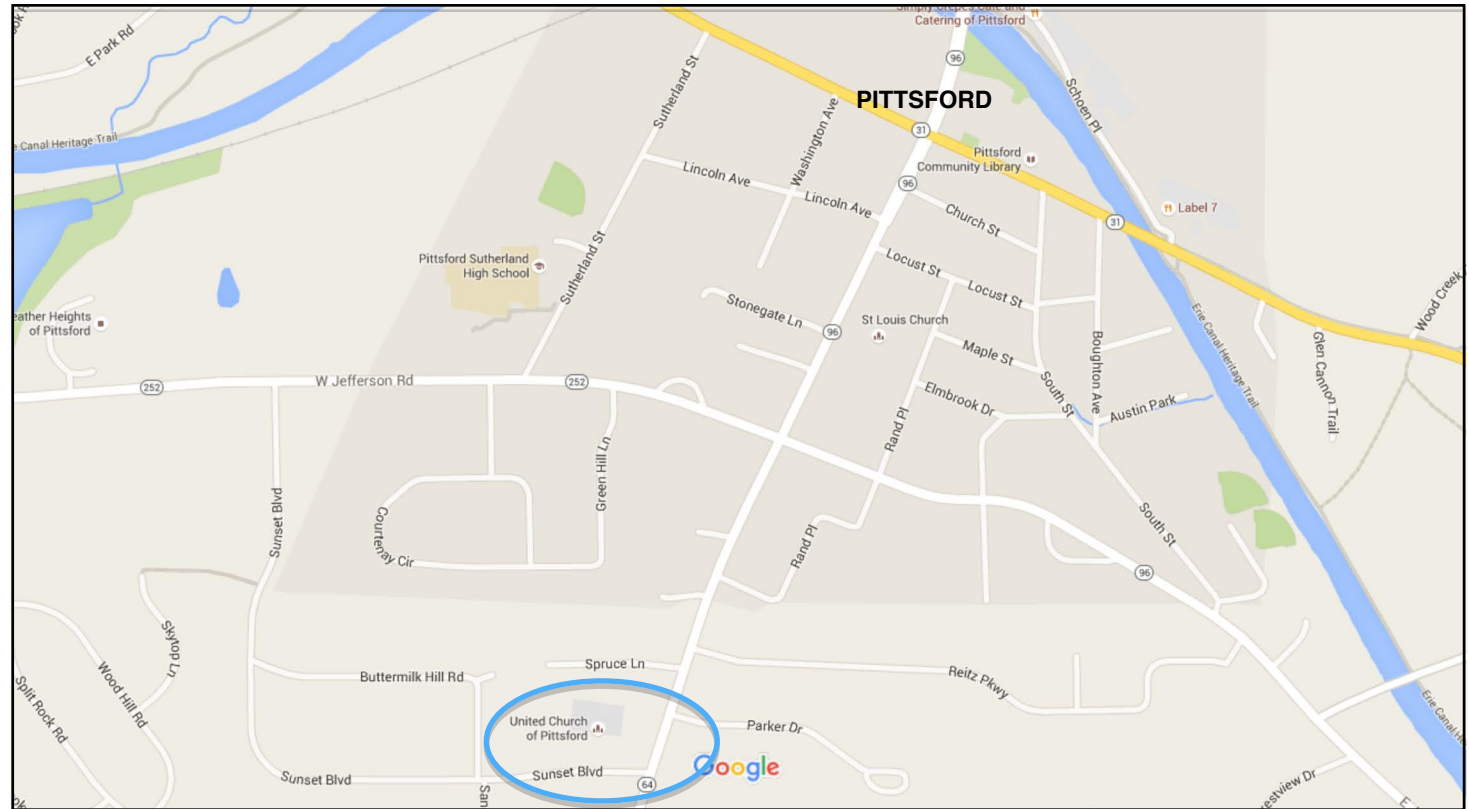

Google Maps 123 S Main St

**VILLAGE SQUARES
UNITED CHURCH OF PITTSFORD
123 S. MAIN ST, PITTSFORD, NY**

Map data ©2015 Google 2 mi

If you are coming from the north or west via I-590 or I-490:

- Exit from I-490 east at Rte 31F (Fairport Rd.).
- Turn east (toward Fairport).
- Turn right (south) on Rte 153 (South Washington St).
- In 1.2 mi, turn left (south) on Rte 96 (N. Main St).
- Follow Main St 1.0 mi south to corner of Sunset Blvd.

If you are coming from the south via I-390:

- Exit from I-390 at Rte 252 (Jefferson Rd.).
- Follow Jefferson Rd east to Rte 64.
- Turn right on Rte 64 (South Main St).
- We are at the corner of Sunset Boulevard.
- The parking lot is off Sunset, on the right.